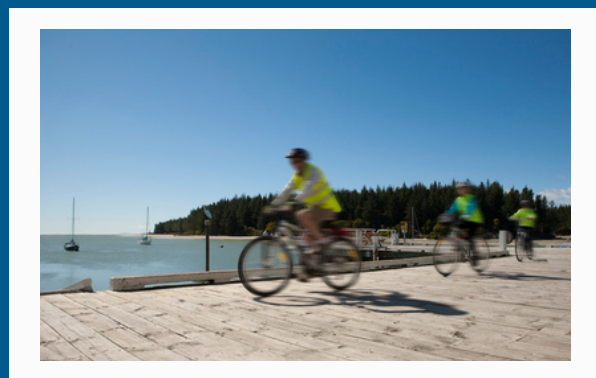

Business SUMMARY

This well-established business has developed strong reliable business relationships with accommodations providers and other services on and around The Great Taste Trail. The business evolved from a small operation at Mapua wharf to a modern business catering for the discerning traveller.

Business LOCATION

The Great Taste Trail in Nelson is a mesmerising cycling pathway that winds its way through the breathtaking landscapes of the Nelson region on New Zealand's South Island. This multi-faceted trail showcases the area's abundant natural beauty, diverse ecosystems, and cultural treasures.

Cyclists are treated to a sensory journey as they pedal through lush forests, alongside serene rivers, and past golden beaches. The trail meanders through charming coastal towns, connecting riders to local art studios, craft breweries, and artisanal food producers, offering opportunities to savour the region's culinary delights.

The Great Taste Trail is not just a cycling route; it's a remarkable exploration of Nelson's essence, inviting adventurers to experience its flavors, sceneries, and vibrant communities.

Wheelie Fantastic Cycle Tours BUSINESS